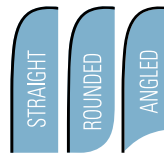

BEACH FLAG

	Tear Drop			Blade			Summit		
	Small	Medium	Large	Small	Medium	Large	Small	Medium	Large
FRAME	65.00 \$	84.00 \$	99.00 \$	65.00 \$	84.00 \$	99.00 \$	105.00 \$	120.00 \$	135.00 \$
PRINT (single side)	125.00 \$	238.00 \$	420.00 \$	157.00 \$	245.00 \$	320.00 \$	115.00 \$	178.00 \$	272.00 \$
PRINT (double sided)	250.00 \$	476.00 \$	840.00 \$	314.00 \$	460.00 \$	640.00 \$	230.00 \$	356.00 \$	544.00 \$

Tear Drop: special dye cut available for extra charge

Blade : 3 available cut models

Summit : 2 available cut models

Bag included with Tear Drop and Blade

Price for replacement 26.00 \$

Bag included with Summit