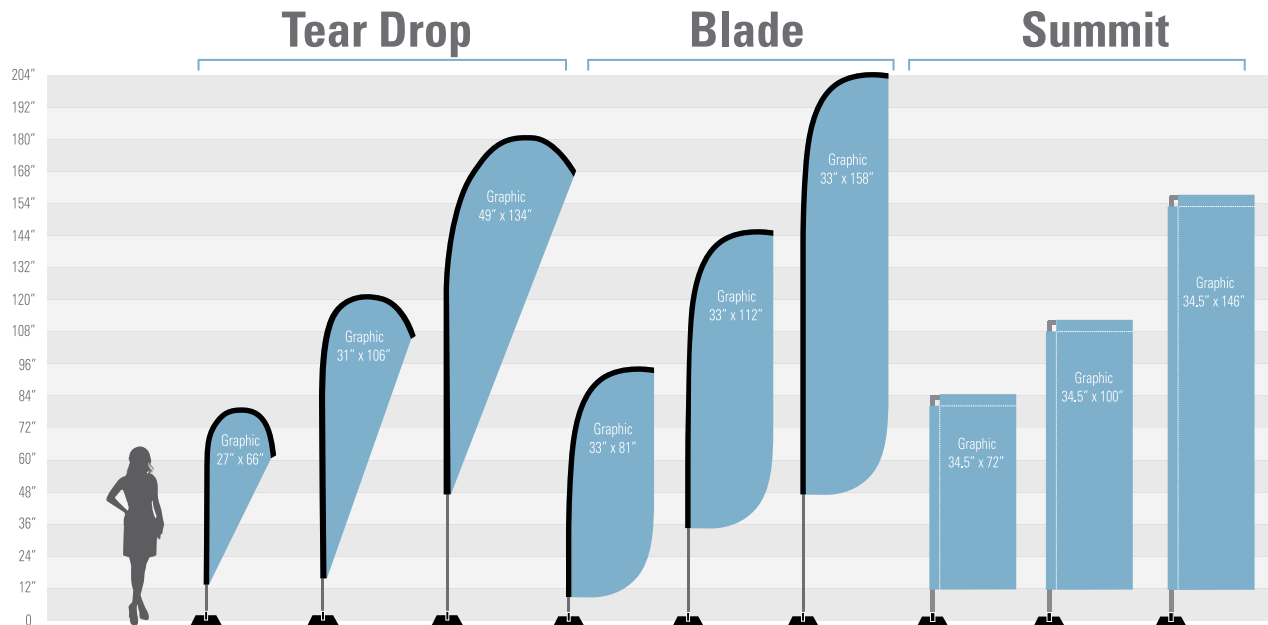

BEACH FLAG

	Tear Drop			Blade			Summit		
	Small	Medium	Large	Small	Medium	Large	Small	Medium	Large
FRAME	65.00 \$	84.00 \$	99.00 \$	65.00 \$	84.00 \$	99.00 \$	105.00 \$	120.00 \$	135.00 \$
PRINT (single side)	125.00 \$	238.00 \$	420.00 \$	157.00 \$	245.00 \$	320.00 \$	115.00 \$	178.00 \$	272.00 \$
PRINT (double sided)	250.00 \$	476.00 \$	840.00 \$	314.00 \$	460.00 \$	640.00 \$	230.00 \$	356.00 \$	544.00 \$

Tear Drop: special dye cut available for extra charge

Blade : 3 available cut models

Summit : 2 available cut models

Bag included with Tear Drop and Blade

Price for replacement 26.00 \$

Bag included with Summit

Optional bag for Summit 56.00 \$

Bases

Interior base 75.00 \$

Water bag 20.00 \$

Stake 50.00 \$

Vehicle base 75.00 \$

Round base (non-skid) 15.5" - 26 lbs 115.00 \$

Interior base 13 lbs 105.00 \$

Interior base 30.00 \$

U weight plate 85.00 \$

Tent pole attach system 60.00 \$