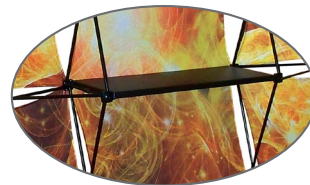

Additional black PVC shelve