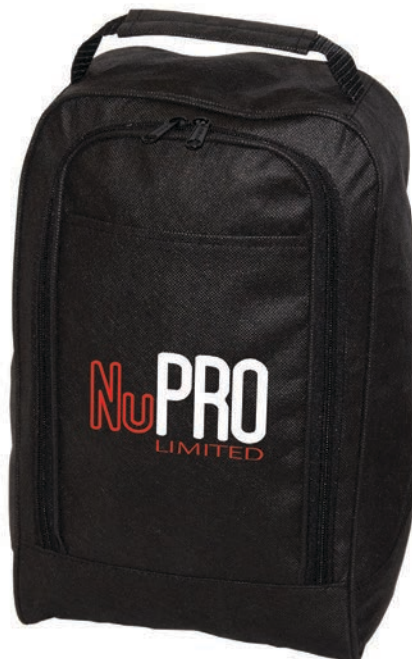

Natural

IM	100	250	500	1000	2500
AB3C	5.00	4.07	3.53	3.40	3.25

P2906

GOLF SHOE BAG

14" W x 9" H x 6.5" D

600D Polyester shoe bag with a three-side zippered closure to the main compartment with ventilation. Features attractive Leatherette zipper pulleys, a front zippered pocket and a top two-toned webbed carry handle.

Black with Taupe/Black handle

IM	50	250	500	750
AB2C	12.20	9.84	8.63	8.30

NW4841

NON WOVEN GOLF SHOE BAG

8.5" W x 14" H x 6" D

Non woven 90 gram Polypropylene golf shoe bag with three-sided zippered opening. Main compartment to store your shoes, front slash pocket and top web carry handle with non woven wrapping.

Black

IM	100	250	500	1000
AB2C	6.32	5.24	4.57	4.40

Shoes not included

Ventilated sides

P3598

SHOE BAG

11.5" W x 13.5" H x 4.5" D

Carry your shoes and accessories together in this bag made of 600D Polyester with small diamond Ripstop PU. Features include three-sided zippered opening to main compartment, ventilated sides, inside shoe divider, outside zippered pocket, padded base, dual webbed carry handles and a zipped mesh pocket.