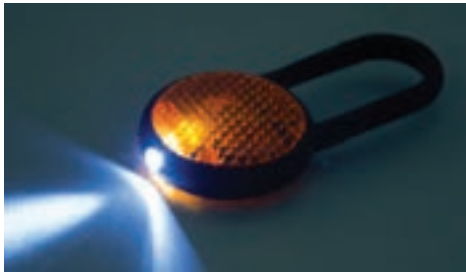

100	250	500	1000
3.88	3.11	2.68	2.58

AB2C

Royal Blue/White

Black/White

Red/White

Magnet on back to stick to steel surfaces

Flashlights

White