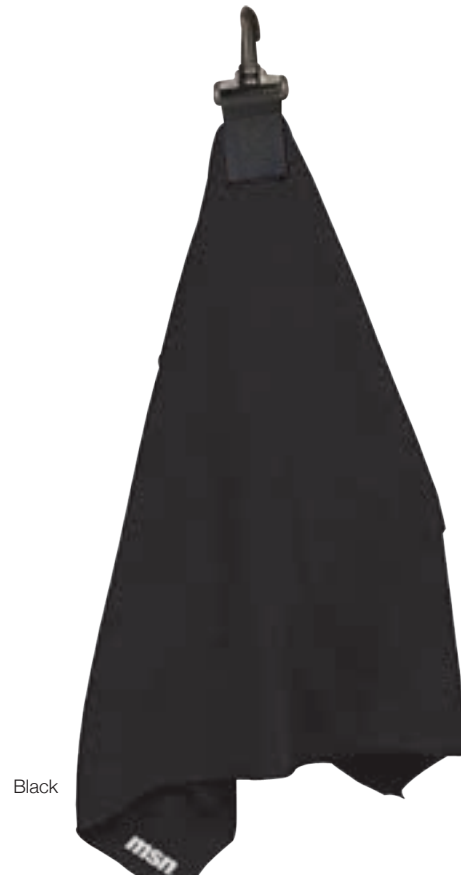

75	250	500	750	
7.90	6.44	5.62	5.40	AB2C

Black

G4494

Microfiber Golf Towel

24" W x 15.5" H

Quick dry Microfiber towel with great absorbing power. Includes black plastic swivel hook to attach to your golf bag. Microfiber makes cleaning your clubs easy!