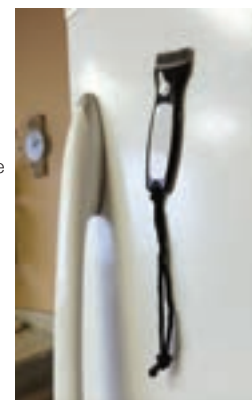

Black/White

Magnet on back to stick to steel surfaces