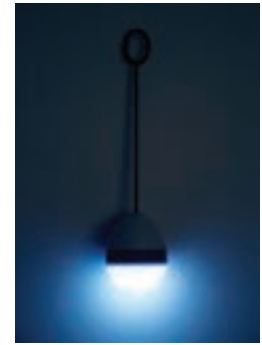

Black

Red

FL9005

Flarestar 9 LED Flashlight

1" Diameter x 3.75" H

This ABS 9 LED flashlight is great for use around the house, at the office or in the garage and workshop. Includes a matching coloured carabiner (not an exact match) and a push button on/off switch on top.

100	250	500	1000	
5.12	4.18	3.63	3.48	AB2C