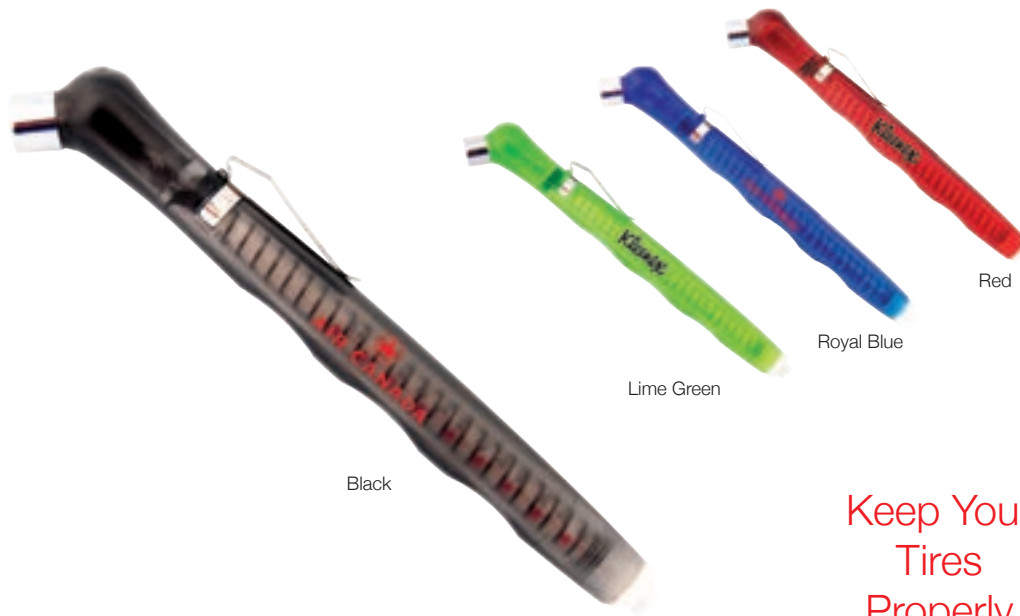

Black

Lime Green

Royal Blue

Red

Keep Your
Tires
Properly
Inflated!

CT2971

Digital Tire Gauge

6.75" W x 1.75" H x 0.75" D

Keep your tires properly inflated to help reduce gas consumption. Illuminated digital readout lasts for 90 seconds and measures 2 - 150 PSI. Can also be used as a flashlight. Individually boxed.

35	100	250	500	750	
24.74	23.22	19.38	17.05	16.40	2AB2C