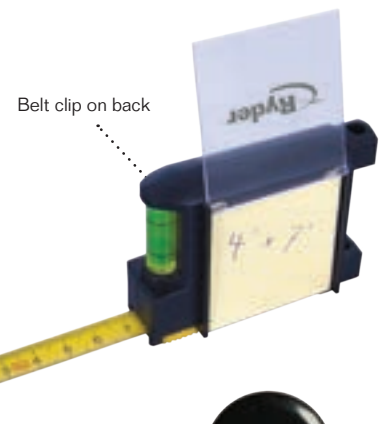

35	100	250	500	750
24.20	22.70	18.93	16.65	16.02

2AB2C

Black

MT0002

Multi-Purpose Tape Measure

3" W x 2.25" H x 1" D

ABS Plastic case comes with a 10' tape measure with built-in level, pen and sticky notes. Metal clip on back to secure to your belt or pocket.

150	250	500	1000
4.02	3.38	2.93	2.82

AB2C

Black

MT9255

Handyman Tape Measure

2" Diameter x 0.25" H

A great promotional product for contractors and tradeshow. This easy-to-read tape measure is made from ABS and includes a vinyl retractable tape that measures up to 60 inches/152 cm.