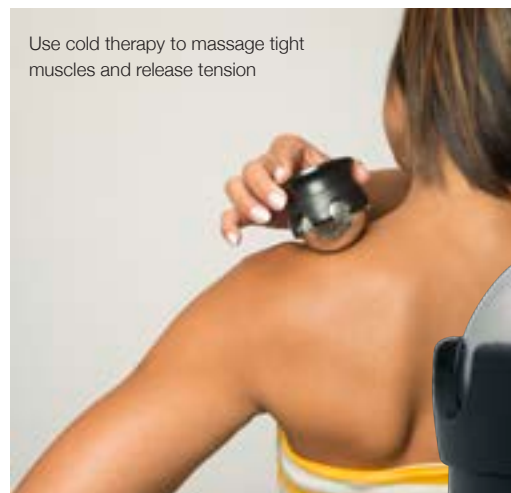

YM9246

Icy Massage Roller Ball

2.5" Diameter x 2.5" H

Use cold therapy to massage tight muscles and release tension with this ABS and 18/8 food grade Stainless Steel massage roller ball. Freeze the ball for two hours and enjoy up to one hour of cold therapy. Just place in the holder/grip and comfortably roll the ball over your skin. Individually gift boxed.

50	250	500	750	
18.48	15.27	13.42	12.90	AB2C