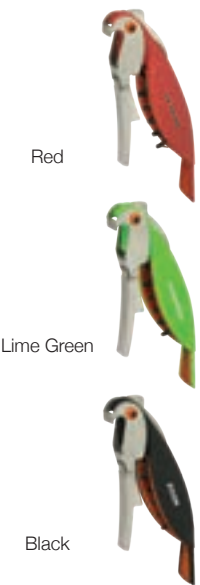

5" W x 6" H x 1.75" D

Open your bottle of wine with this easy to use ABS and Stainless Steel wine bottle opener. The opener is packed in a non woven drawstring and then in a black gift box.

24	100	250	500	750	
30.42	27.94	23.49	20.68	19.90	2AB2C

Packed in black bag and gift box

Black

WINE

White

Black

Red

Stone

C3740 Corkscrew

1" W x 4.75" H x 0.5" D

Stylish corkscrew features serrated foil blade, bottle opener and a corkscrew. The handle is made from PP and Iron.

100	250	500	1000	
5.18	4.24	3.68	3.53	AB2C

Red

Lime Green

Black

Multi-Colour

WK9009 Carouge Corkscrew

Carouge Corkscrew

5.25" W x 1.25" H x 1.125" D

This ABS and Stainless Steel corkscrew looks just like a parrot. The beak is the bottle opener and the birds head is the foil cutter. Fits right in your pocket.