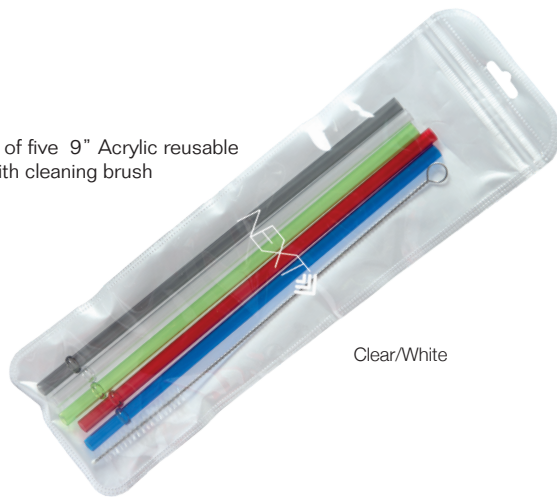

new

KP9552

Ozone 9" Reusable Straws with Brush

3.5" W x 11.75" H (package)

These reusable Acrylic straws come packed in a PVC bag and include their own cleaning brush. There are five 9" straws in the following colours: clear, lime green, red, royal blue and smoke. All straws are straight, non-bendable and have a flared stay-put design on one end.

75	250	500	750
5.24	4.15	3.62	3.48 AB2C

Fixed set of five 9" Acrylic reusable straws with cleaning brush

Clear/White

new

KP9548

Exosphere 8.5" Reusable Straws with Brush

3.5" W x 11.75" H (package)

This product is the perfect alternative to disposable straws and includes a set of three 8.5" 18/8 Stainless Steel reusable straws and a cleaning brush that has Plastic bristles and a Stainless Steel handle. The straws and the cleaning brush come packaged inside the PVC case.

75	250	500	750
5.94	4.75	4.13	3.98 AB2C