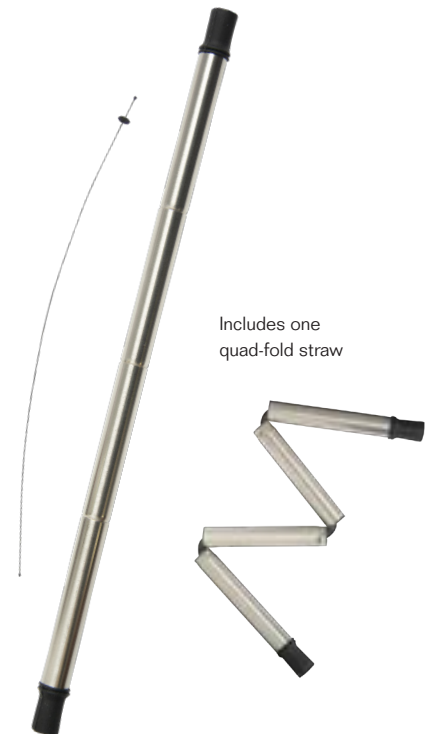

75	250	500	750
5.24	4.15	3.62	3.48 AB2C

Fixed set of five 9" Acrylic reusable straws with cleaning brush

Clear/White

new

KP9548

Exosphere 8.5" Reusable Straws with Brush

3.5" W x 11.75" H (package)

This product is the perfect alternative to disposable straws and includes a set of three 8.5" 18/8 Stainless Steel reusable straws and a cleaning brush that has Plastic bristles and a Stainless Steel handle. The straws and the cleaning brush come packaged inside the PVC case.

75	250	500	750
5.94	4.75	4.13	3.98 AB2C

Clear/White

new

KP9493

Stratosphere 9" Reusable Foldable Straw

3.125" W x 1.5" H x 0.8125" D (case)

This is a portable, reusable and flexible Stainless Steel and Silicone straw so you can sip your beverages anywhere. Includes a 9" quad-fold straw that stores in a black case with a Rubberized finish. The case flips open, has a magnetic closure and easily fits in your pocket, purse, backpack or briefcase. Also includes a flexible wire cleaning tool.

50	250	500	750
8.92	7.00	6.13	5.90 AB2C

Black

Includes one quad-fold straw

Brown

**GP3049**

Birchwood Tea Gift Pack

19" W x 4" H x 5.5" D (box)

The best tea gift pack to please any tea lover! Attractive Birchwood case contains fixed set of 72 Twinings tea bags in various flavours. Box is lined with Felt and has magnetic closures. Twelve of each of the following Twinings Tea flavours: Lady Grey, Black Currant, English Breakfast, Green Classic, Irish Breakfast, and Earl Grey