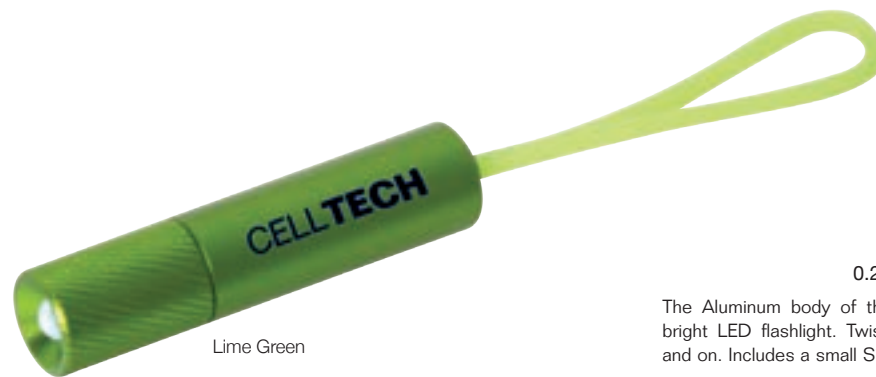

75	250	500	1000	
6.00	4.80	4.18	4.03	AB2C

Orange

Black

Silver

Orange

Red

Royal Blue

Lime Green

FL9464

City Lights Flashlight

0.25" Diameter x 2.25" H

The Aluminum body of this flashlight has a mini bright LED flashlight. Twist the barrel to turn off and on. Includes a small Silicone strap for carrying.