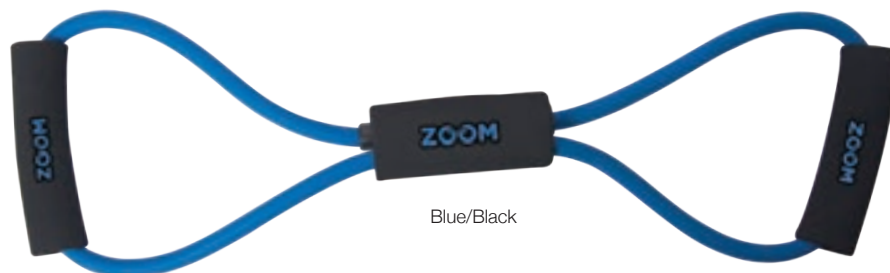

YM9052

Flexercore Resistance Band

16" W x 5.5" H x 1" D

Add resistance training to your exercise routine with this band made from TPR and Foam. It is a great portable way to work out and is versatile for all muscle groups.

75	250	500	1000	
5.20	4.09	3.55	3.40	AB2C