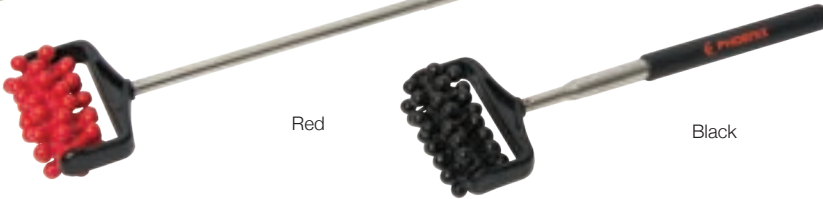

www.onivo.ca

2019

C

Royal Blue

Extends
UP TO
23"

Lime Green

Red

Black

TG9467

Mini Masseuse Telescopic Massage Roller

2.75" W x 9" Long (extends to 23")

Help relieve muscle tension with the rotating massage roller balls on the telescopic end of this item. The handle extends to 23" to get to those hard to reach spots. It is made from Stainless Steel and PVC.

75	250	500	1000	2500	
4.72	3.67	3.18	3.05	2.90	AB3C

Black

Lime Green

Royal Blue

Red

Extends
UP TO
26.5"

TG8945

Canotek Telescopic Back Scratcher

1.25" W x 7.75" Long (extends to 26.5" Long)

Scratch that itch with this useful promotional item! It is made from Stainless Steel with a PVC telescopic handle that extends to 26.5" long that includes a wide seven tooth scratching edge. Keep one handy at home and at the office.