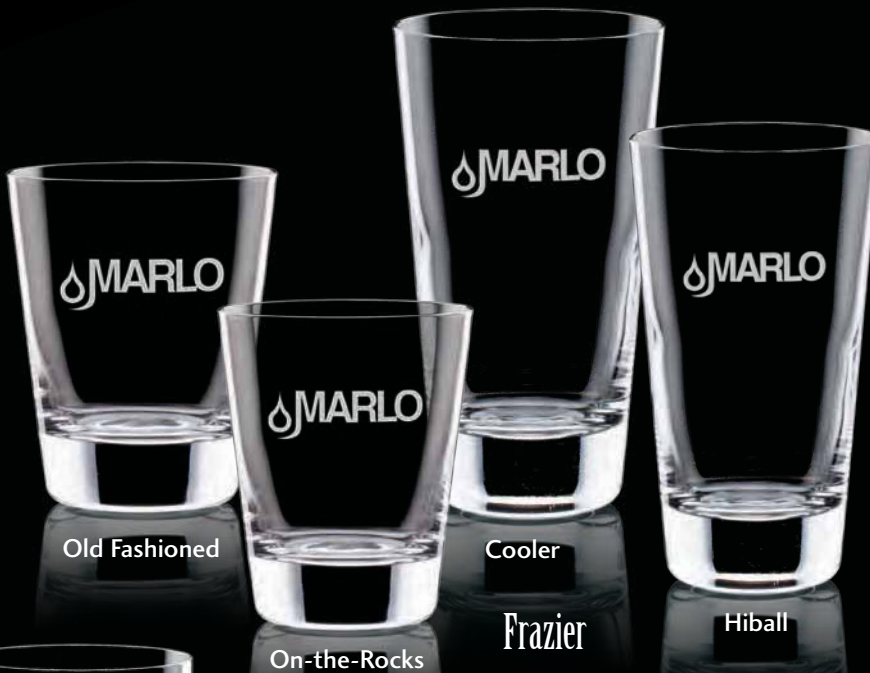

Old Fashioned

On-the-Rocks

Cooler

All New!