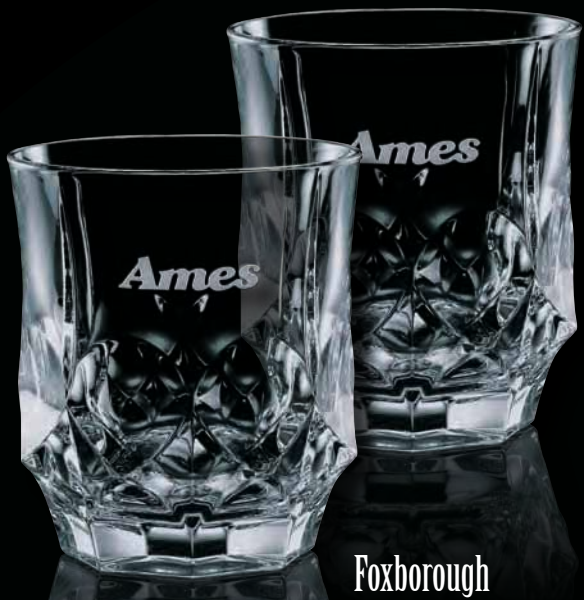

Foxborough