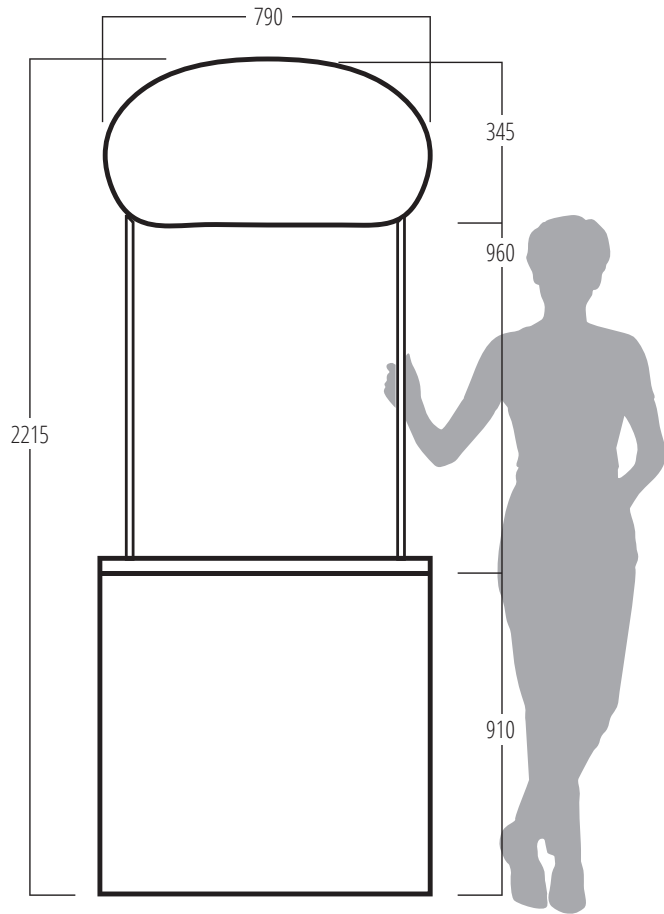

# COMPTOIR Finesse<sup>2</sup>

Unit and Header

Graphic Wrap  
Allow 15mm for top to cover graphic

Side

Carry Bag