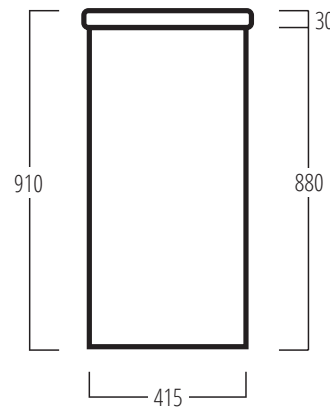

# COMPTOIR Finesse<sup>2</sup>

Unit and Header

Graphic Wrap  
Allow 15mm for top to cover graphic

Side

Carry Bag