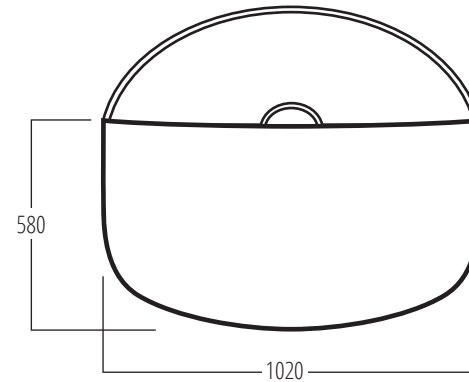

# COMPTOIR Finesse<sup>2</sup>

Unit and Header

Graphic Wrap  
Allow 15mm for top to cover graphic

Side

Carry Bag