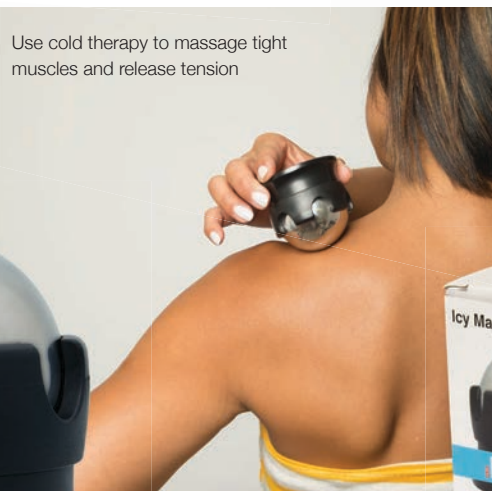

YM9246

ICY MASSAGE ROLLER BALL

2.5" Diameter x 2.5" H

Use cold therapy to massage tight muscles and release tension with this ABS and 18/8 food grade Stainless Steel massage roller ball. Freeze the ball for two hours and enjoy up to one hour of cold therapy. Just place in the holder/grip and comfortably roll the ball over your skin. Individually retail packaged.

Black

IM	50	250	500	750
AB2C	18.02	14.87	13.07	12.57